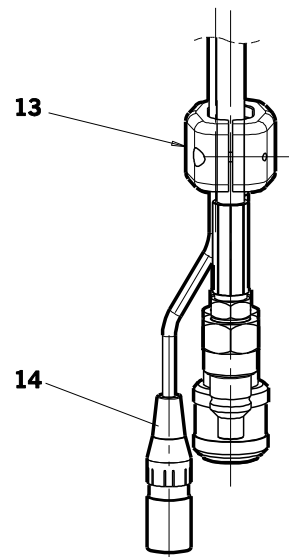

**ITEM 37 PROTECTIVE SLEEVE
REMOVED FOR CLARITY**