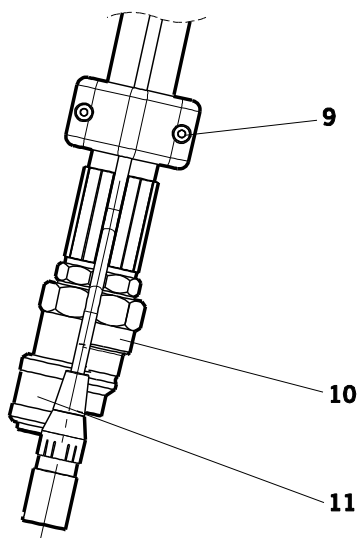

General Assembly of Installation Tool 73435-02000

**ITEM 37 PROTECTIVE SLEEVE
REMOVED FOR CLARITY**