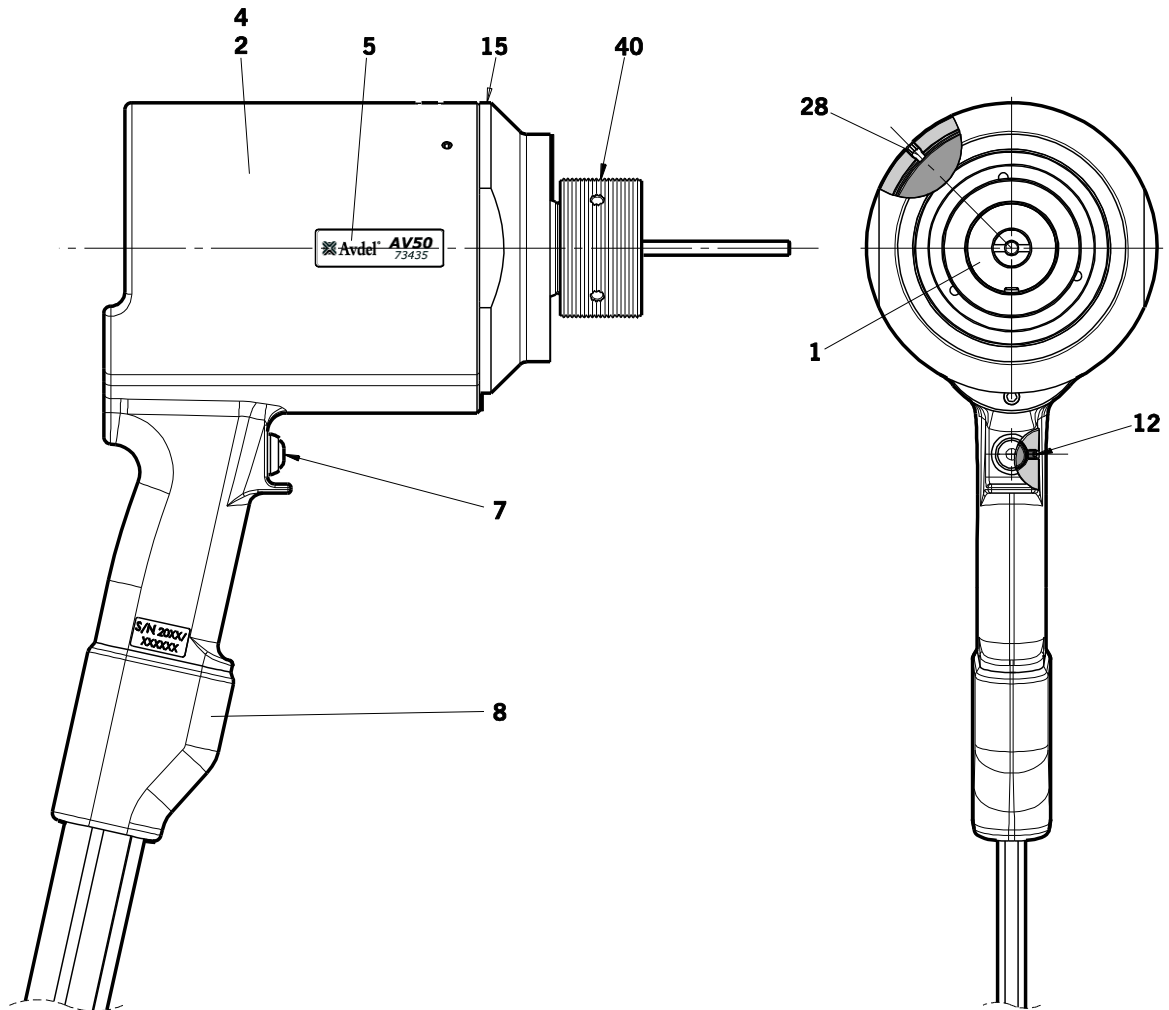

General Assembly of Installation Tool 73435-02000

**ITEM 37 PROTECTIVE SLEEVE
REMOVED FOR CLARITY**