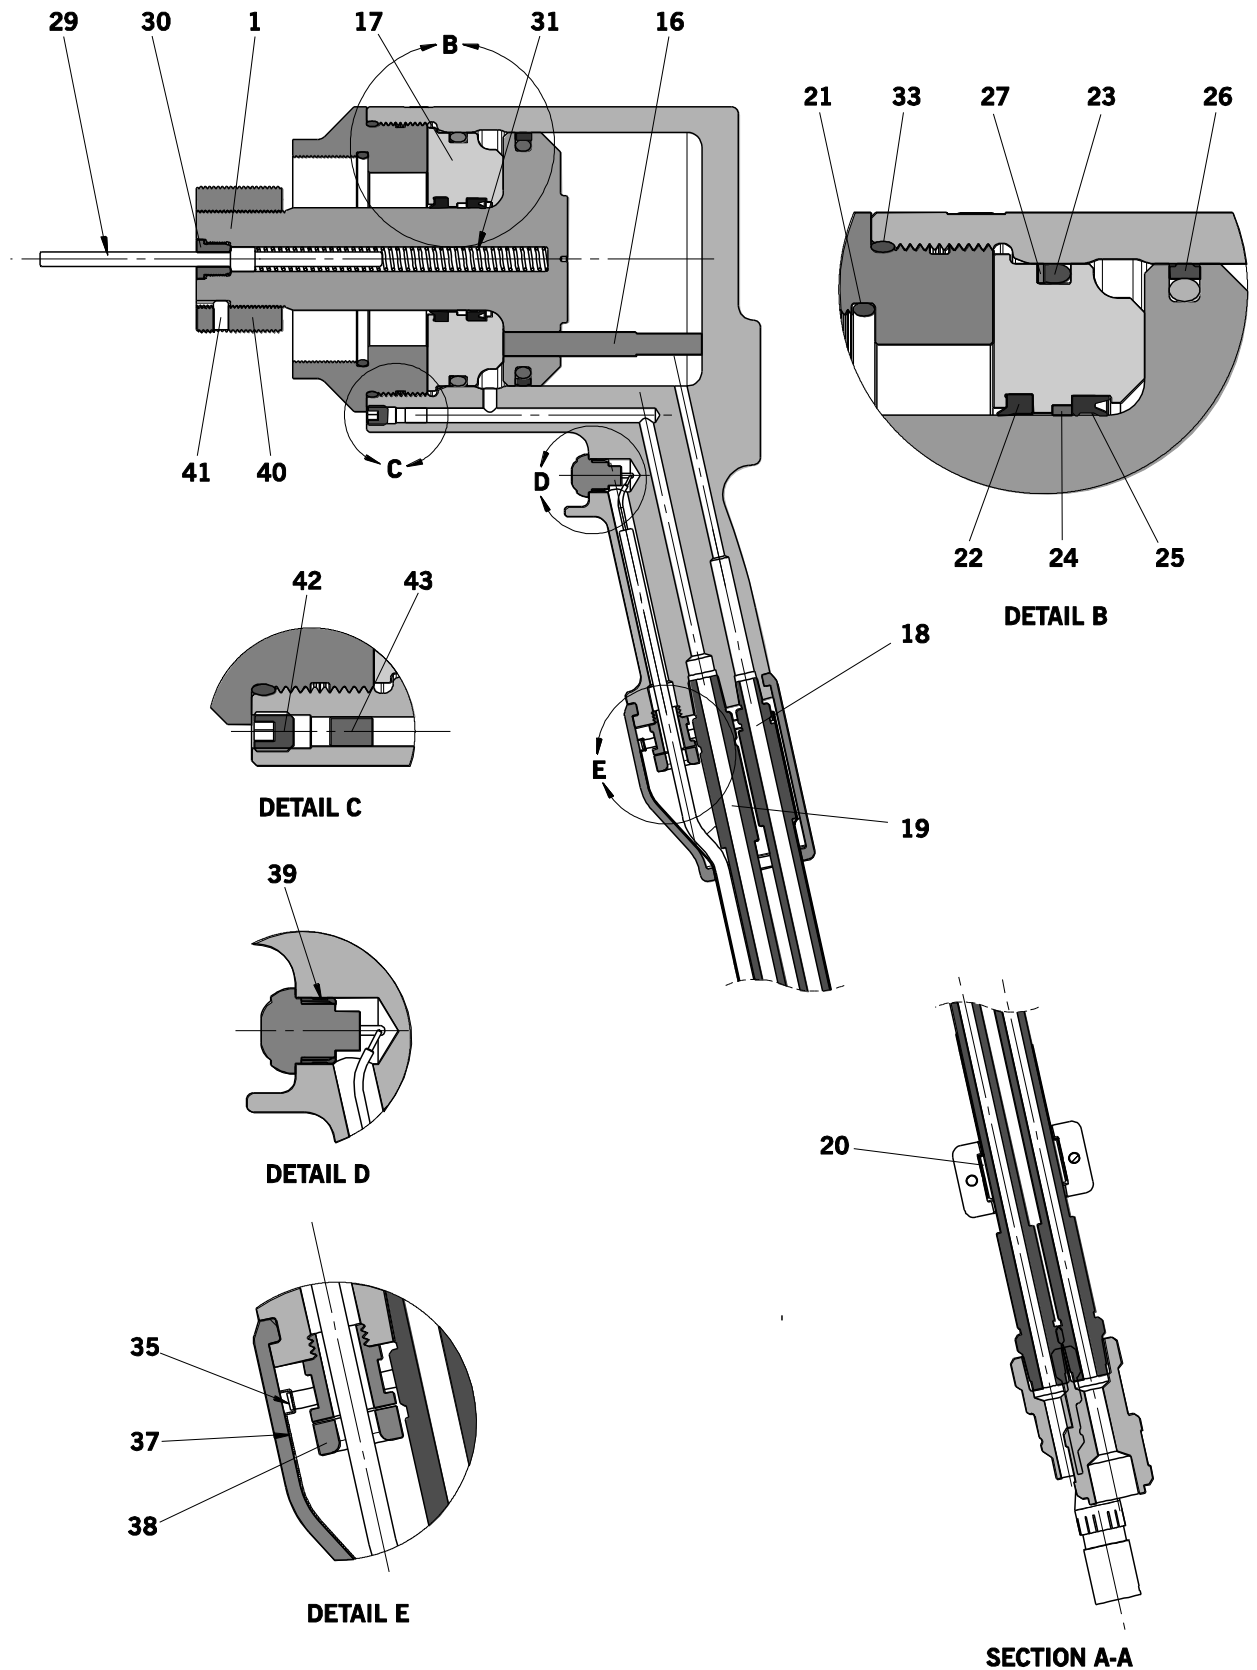

General Assembly of Installation Tool 73435-02000

Parts List for Installation Tool 73435-02000

73435-02000 Parts List			
ITEM	PART NUMBER	DESCRIPTION	QTY.
1	73435-02003	PISTON	1
2	73435-02001	BODY	1
3			
4	73430-02025	SAFETY LABEL	1
5	73435-02026	AV50 LABEL	2
6			
7	07007-02103	TRIGGER SWITCH	1
8	73430-02020	HANDLE GATOR	1
9	07001-00686	M4 X 16 SKT CAP HD SCREW	2
10	07005-10118	QUICK COUPLER - MALE	1
11	07005-10120	QUICK COUPLER - FEMALE	1
12	07001-00479	M4 X 4 SKT SET SCREW	1
13	73430-02023	HOSE CLAMP	1
14	07007-02105	CONTROL CABLE	1
15	73435-02004	NOSE CAP	1
16	73435-02005	VALVE ROD	1
17	73435-02010	SEAL GLAND	1
18	07005-10119	HYDRAULIC HOSE - RETURN	1
19	07005-10117	HYDRAULIC HOSE - PULL	1
20	73430-02024	CLAMP INSERT	1
21	07003-00465	O-RING	1
22	07003-00455	WIPER SEAL	1
23	07003-00498	O-RING	1
24	73435-02009	FRONT BEARING RING	1
25	07003-00454	ROD SEAL	1
26	07003-00456	PISTON SEAL	1
27	73435-02014	ANTI-EXTRUSION RING	1
28	07001-00692	M5 X 8 SKT SET SCREW	1
29	73435-02006	EJECTOR PIN	1
30	73435-02007	EJECTOR CAP	1
31	73435-02008	SPRING	1
32			
33	07003-00466	O-RING	1
34			
35	07007-02032	CABLE TIE	1
36			1
37	07005-10121	PROTECTIVE SLEEVE	0.6m
38	07007-02104	CABLE GLAND	1
39	73430-02008	TRIGGER INSERT	1
40	73435-02012	COLLET ADAPTER	1
41	73435-02013	LOCKING PIN	1
42	07001-00689	M8 X 8 SKT SET SCREW	1
-	07900-01023	AV50 TOOL INSTRUCTION MANUAL	1